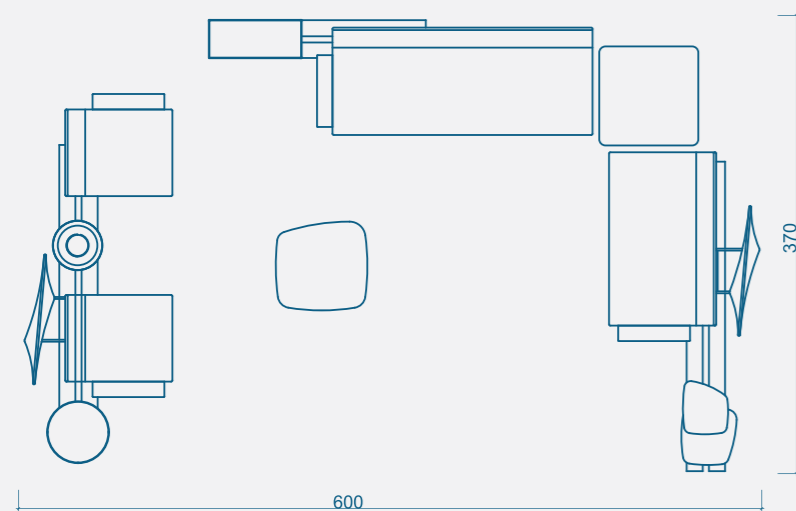

Connecting ideas

nr. 01

2 art. 4271 | 1 art. 4270 | 2 art. 4231 | 1 art. 4232
1 art. 4233 | 4 art. 4230 | 1 art. 4240 | 1 art. 4250
1 art. 4251 | 1 art. 4255 | 1 art. 4242 | 2 art. 4260 | 1 art. 4241