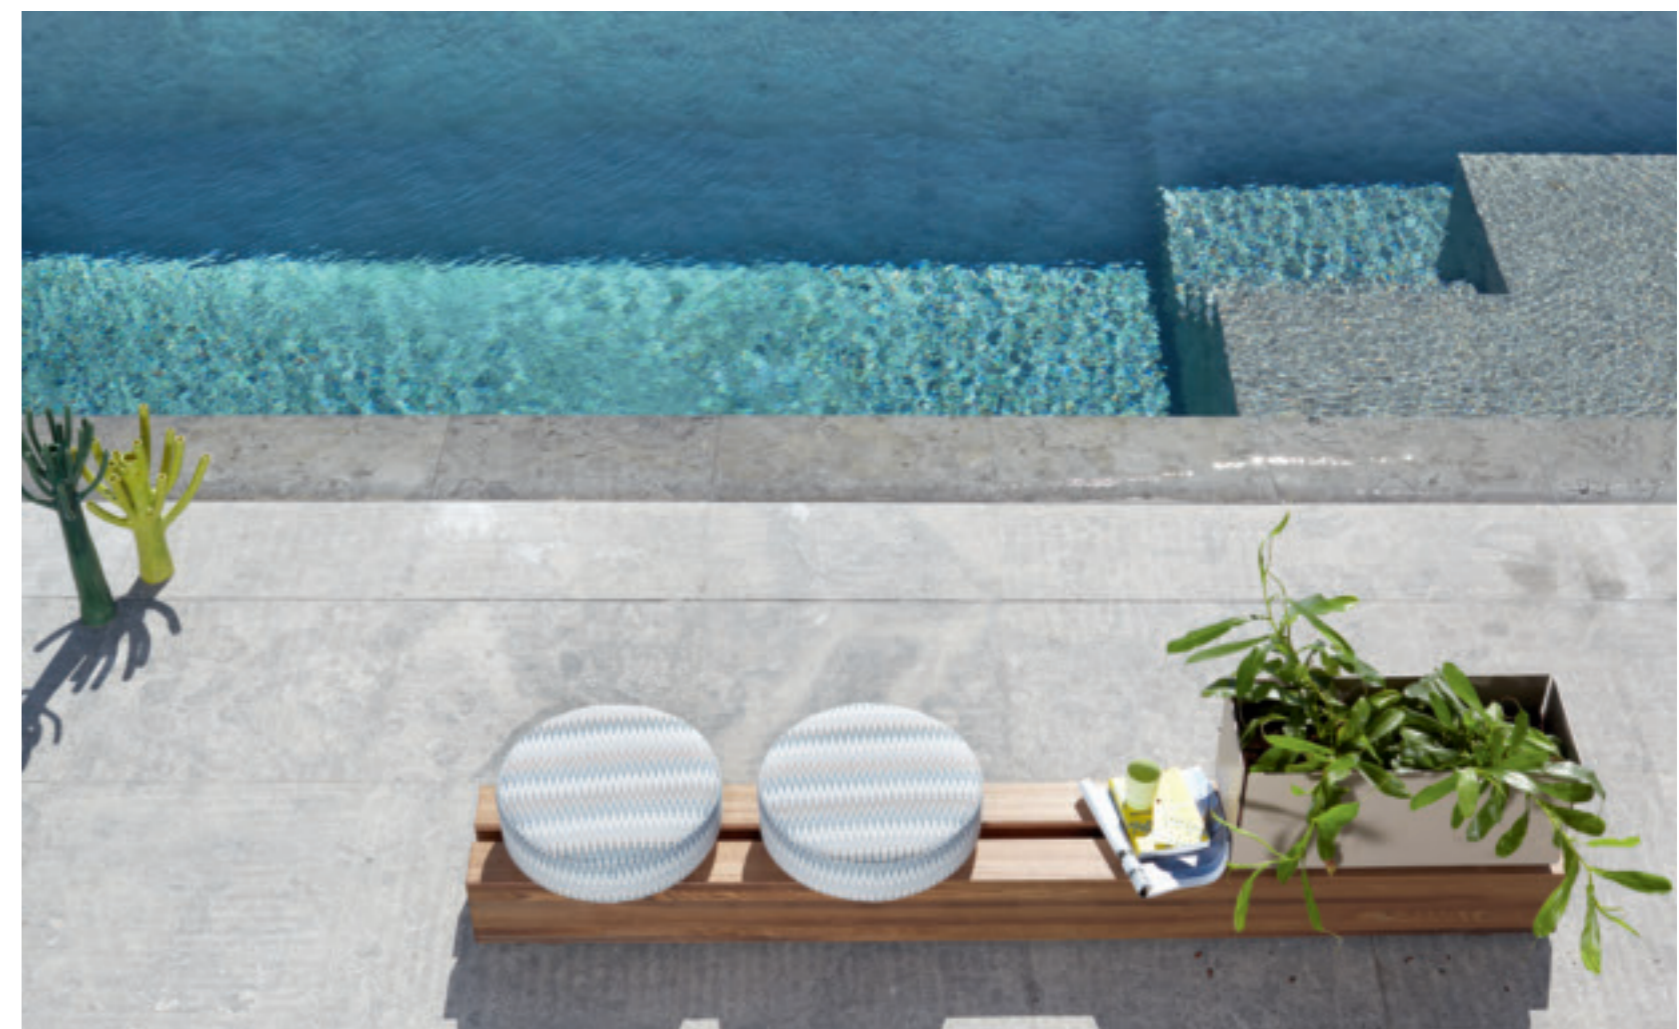

Key West (cipria - orient azzurro)

set di doppie travi | set of double beams | Doppel Träger Set | set de poutres doubles
art. 4245 pouf | Hocker | pouf **art. 4250 contenitore** | case | Vase | bac à fleur