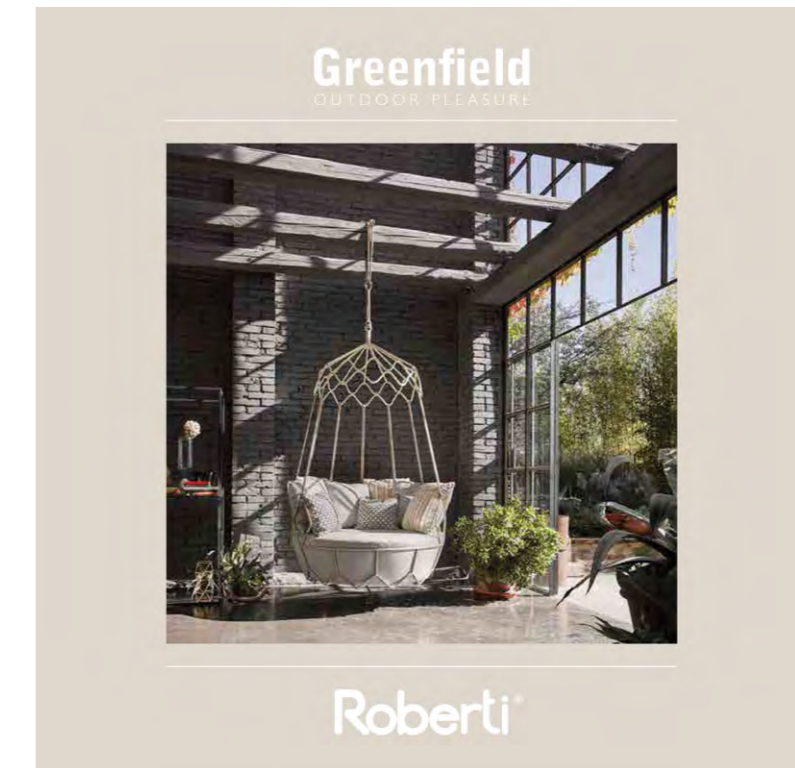

To complete with

Greenfield
OUTDOOR PLEASURE