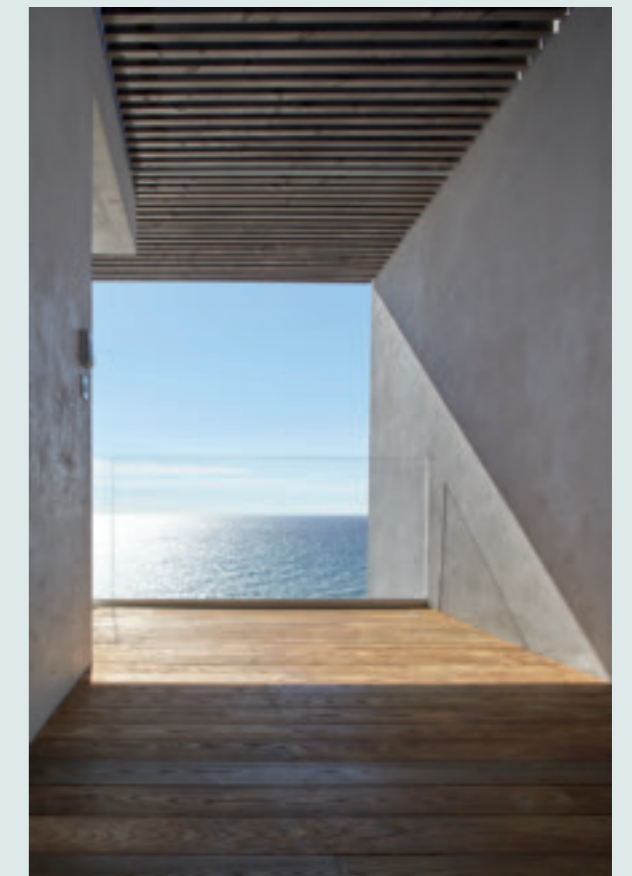

**“From Venice
to Key West”**

bridge by bridge”