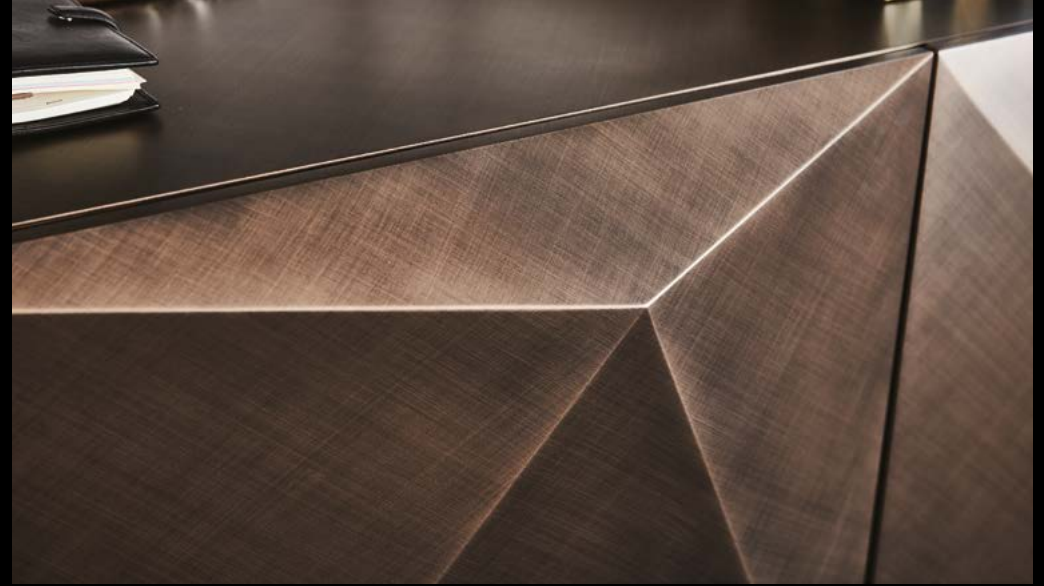

## Variants & uses

---

metal surfaces

wood surfaces

Premium profiles

metal details

The image features a close-up of a brushed brass surface, characterized by fine, parallel lines that create a subtle texture. The brass has a warm, golden-brown hue. A semi-transparent white horizontal band is positioned across the middle of the frame, containing the text 'Brushed Brass'. To the right, a portion of a dark-colored book or magazine is visible, showing some text and a dark image. The background below the brass is a dark, textured surface, possibly a book cover or a piece of fabric.