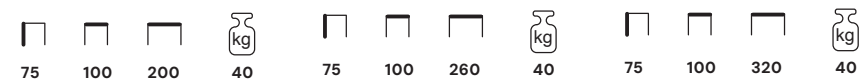

Nida teak

Samoa

210

Club

Petra Aluminium

Fire pit

Moon

211

Cloud