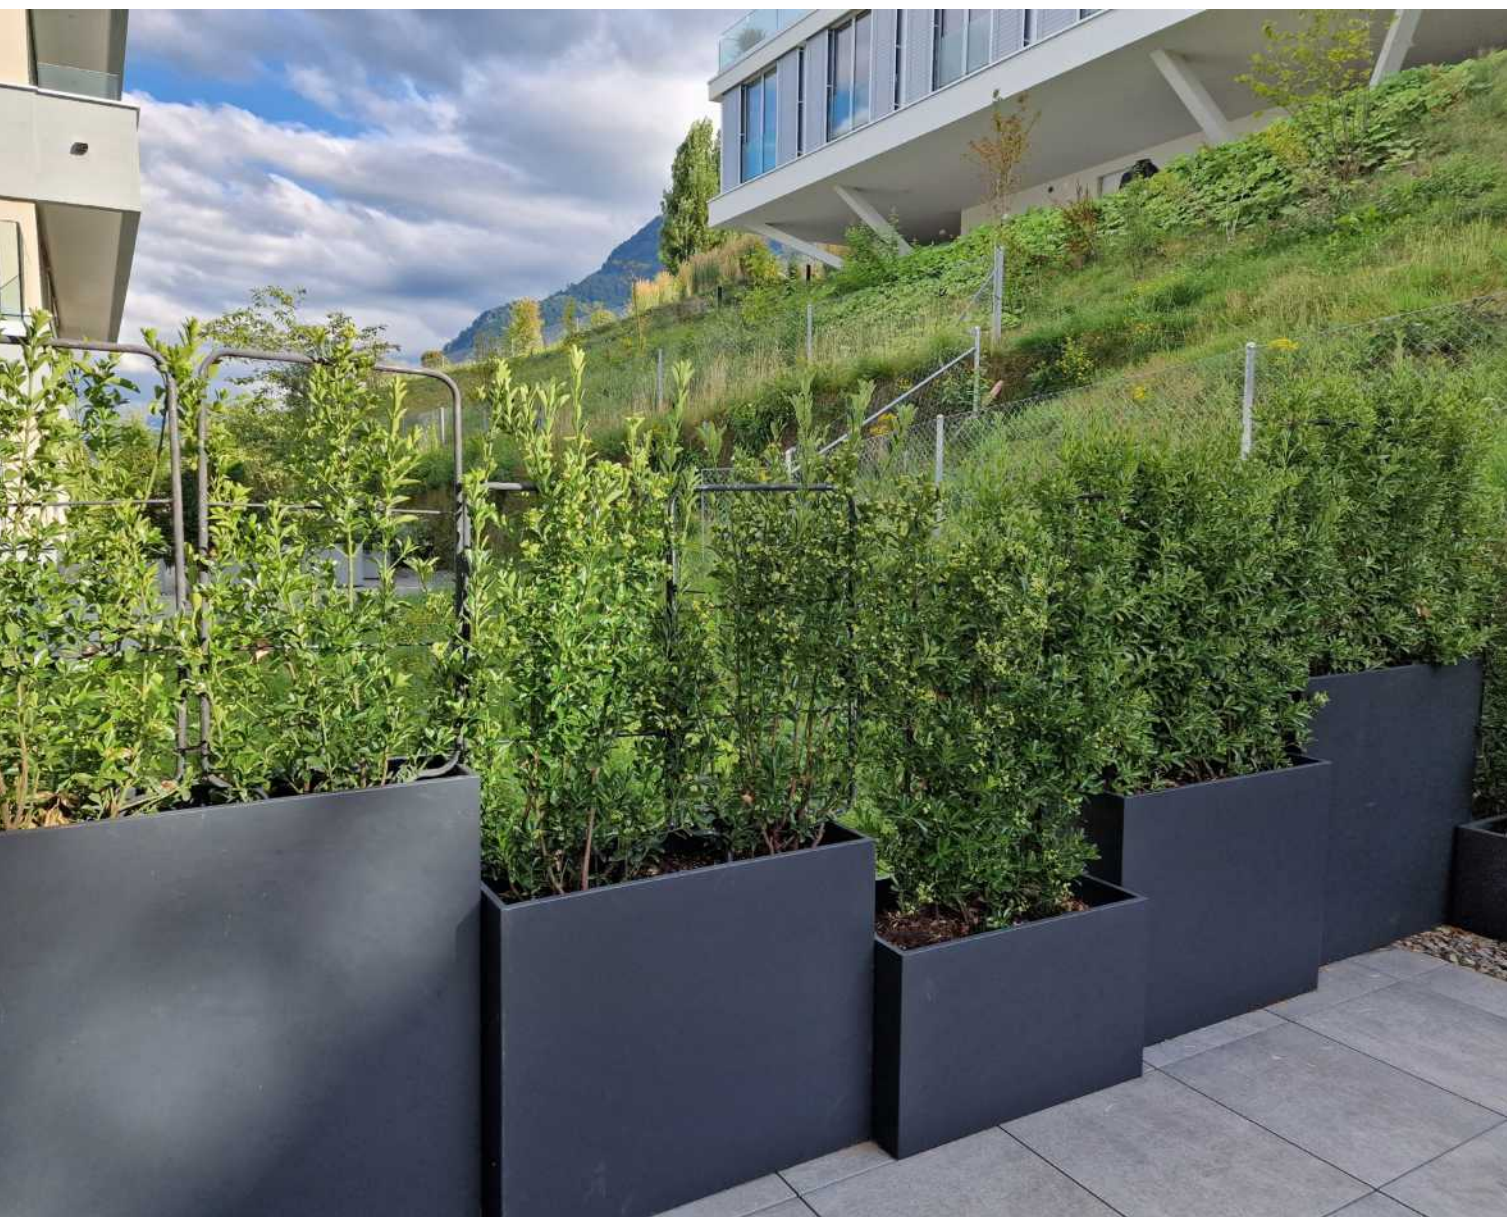

Flower box

Moduli componibili per creare inserti di verde e definire spazi outdoor. complementi dalle linee squadrate progettati per essere 100% outdoor e verniciati a polveri per uso esterno.

Sectional modules for creating green islands and defining outdoor spaces. furniture accessory with square lines designed to be outdoors 100% of the time. powder coated for exterior use.