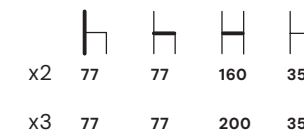

divano
sofa

362

Drop

poltroncina
armchair

sgabello
barstool

poltrona
armchair

daybed

divano 2/3 posti
sofa 2/3 seat